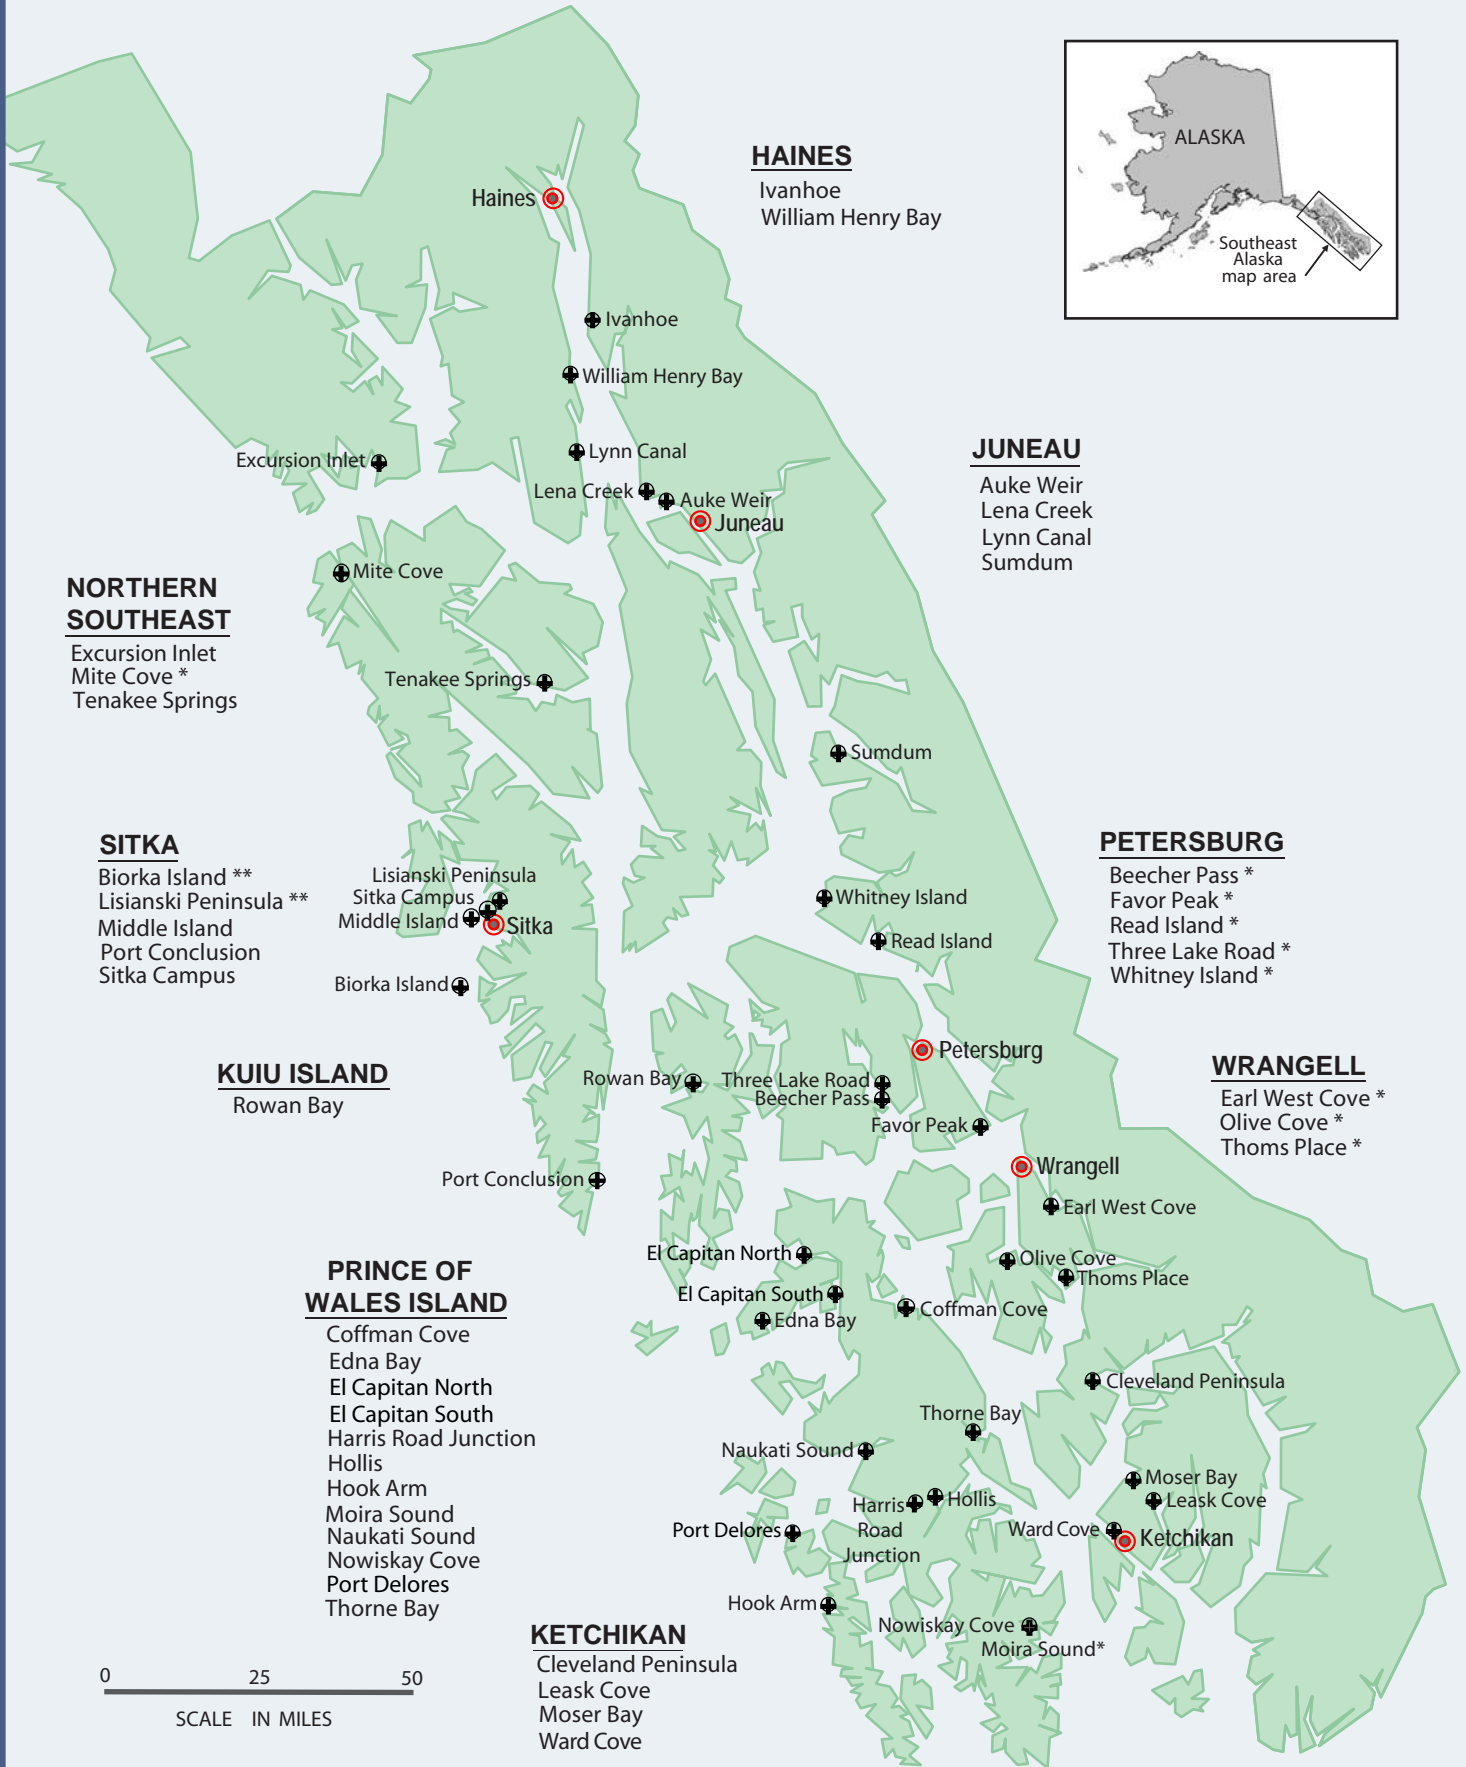

SOUTHEAST REGION

HAINES
Ivanhoe
William Henry Bay

JUNEAU
Auke Weir
Lena Creek
Lynn Canal
Sumdum

**NORTHERN
SOUTHEAST**
Excursion Inlet
Mite Cove *
Tenakee Springs

SITKA
Biorka Island **
Lisianski Peninsula **
Middle Island
Port Conclusion
Sitka Campus

PETERSBURG
Beecher Pass *
Favor Peak *
Read Island *
Three Lake Road *
Whitney Island *

KUIU ISLAND
Rowan Bay

WRANGELL
Earl West Cove *
Olive Cove *
Thoms Place *

**PRINCE OF
WALES ISLAND**
Coffman Cove
Edna Bay
El Capitan North
El Capitan South
Harris Road Junction
Hollis
Hook Arm
Moir Sound
Naukati Sound
Nowiskay Cove
Port Delores
Thorne Bay

KETCHIKAN
Cleveland Peninsula
Leask Cove
Moser Bay
Ward Cove

* Subject to Borough selection
** After Native Allotments denied